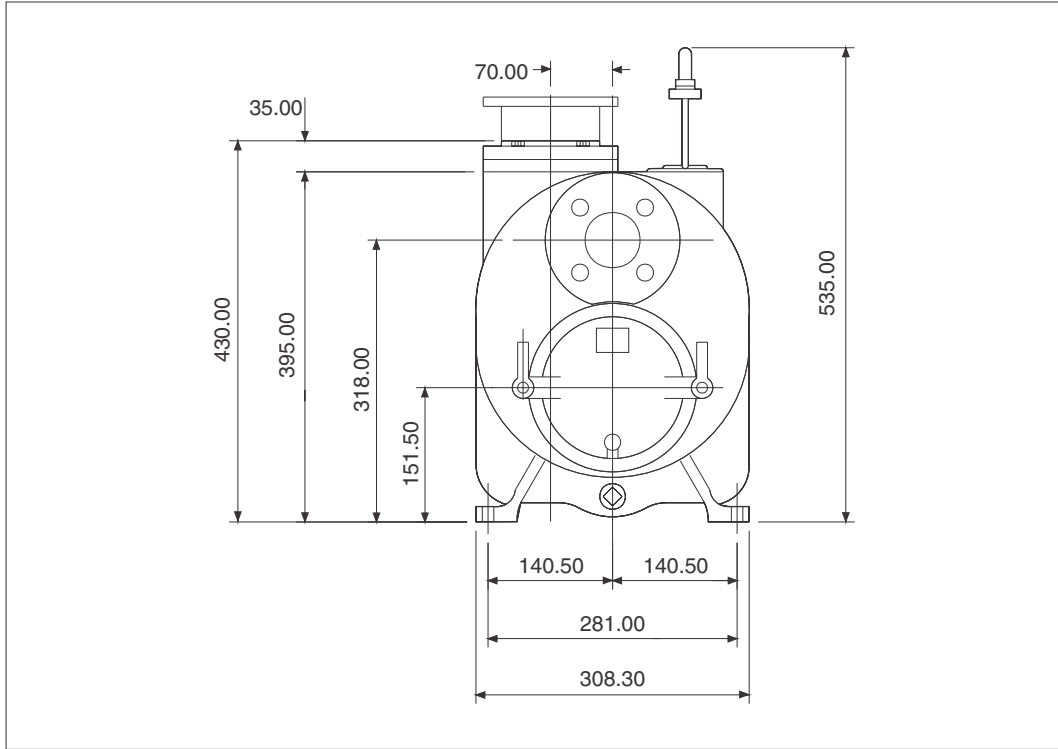

NON CLOG - SELF PRIMING PUMPS

DIMENSIONAL DRAWING

Model : **ECN-50D**

Approx. Nett Weight : 102 kgs

All Dimensions are in mm.