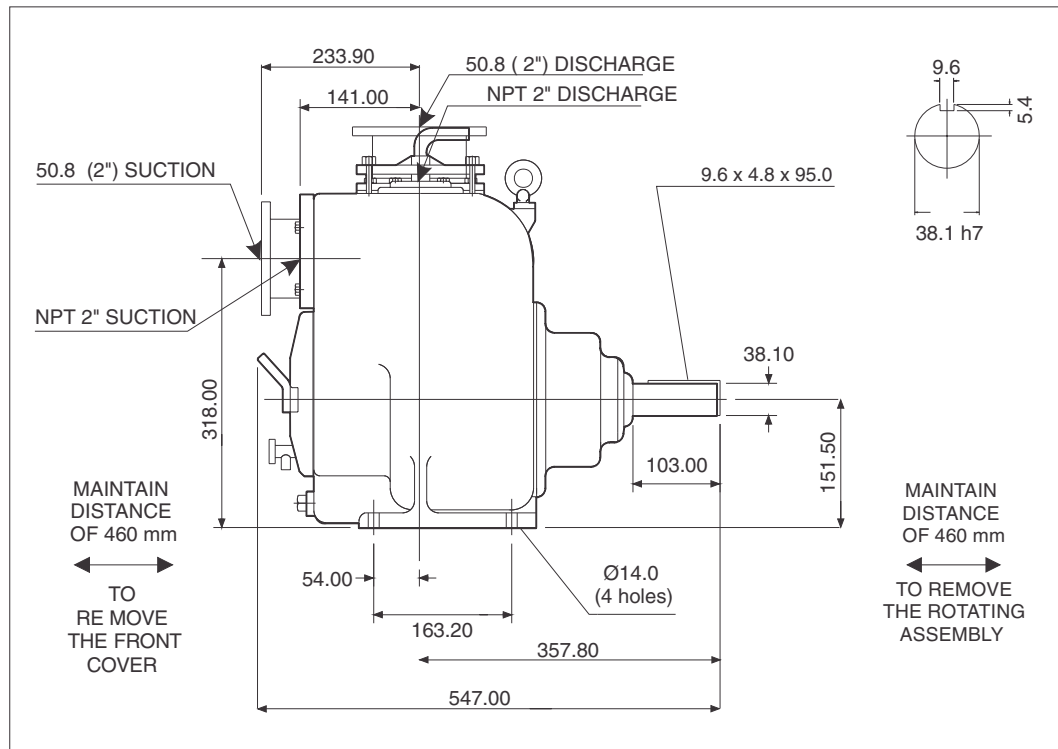

NON CLOG - SELF PRIMING PUMPS

DIMENSIONAL DRAWING

Model : **ECN-50D**

Approx. Nett Weight : 102 kgs

All Dimensions are in mm.